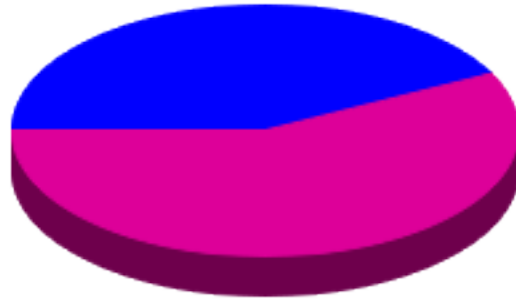

Capacity: 67.75 GB

■ Used space: 28.82 GB
■ Free space: 38.93 GB

Drive C:

Capacity: 175.78 GB

■ Used space: 82.15 GB
■ Free space: 93.63 GB

Drive D:

Capacity: 27.46 GB

■ Used space: 6.04 GB
■ Free space: 21.42 GB